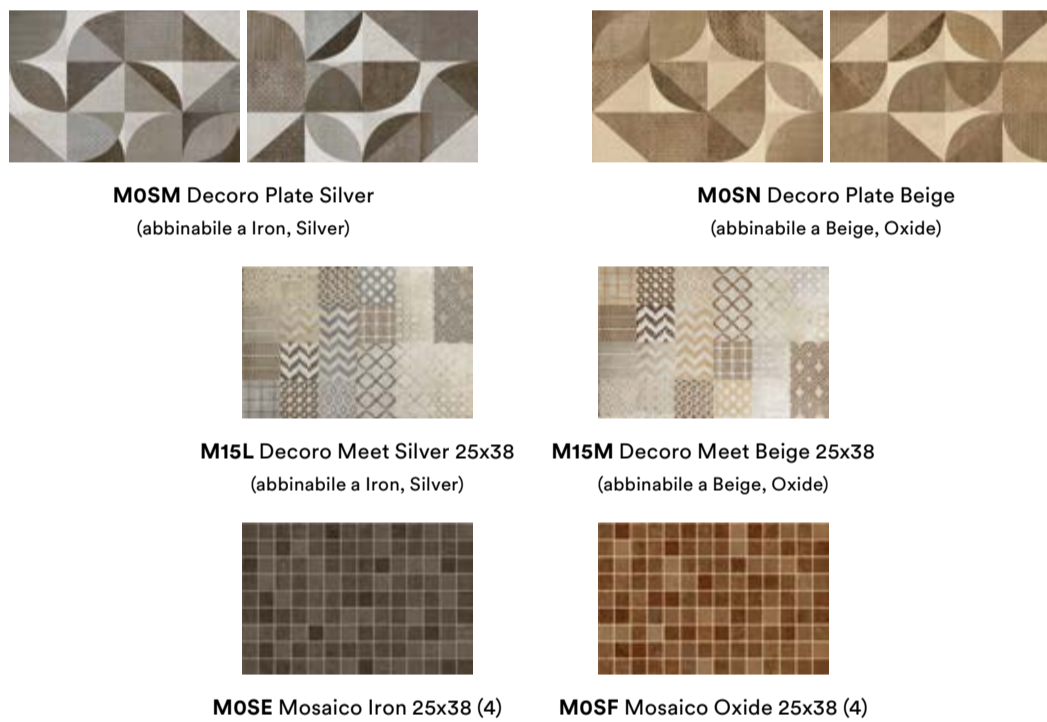

Decori e Mosaici · Decors and Mosaics

Formati · Sizes

25x38

- **MOS9** Cast Silver
- **MOSG** Cast Silver Struttura Tide 3D
- **MOSA** Cast Iron
- **MOSH** Cast Iron Struttura Tide 3D
- **MOSC** Cast Beige
- **MOSJ** Cast Beige Struttura Tide 3D
- **MOSD** Cast Oxide
- **MOSK** Cast Oxide Struttura Tide 3D

Imballi Packing Emballages Verpackungen Embalajes Упаковки	Pezzi Pieces Stek Pièces Piezas Штуки	Mq		Kg		Spessore Thickness Dicke Epaisseur Espesor Толщина	
		Sq. Mt Qm Mq Кв. м	Kg Kr	Sq. Mt Qm Mq Кв. м	Kg Kr		
25x38 Fondo	14	1,33	19,60	54	71,82	1058,51	8,5
25x38 Struttura Tide 3D	14	1,33	19,60	54	71,82	1058,51	8,5
25x38 Mosaico	14	1,33	19,60	54	71,82	1058,51	8,5
25x38 Decoro Plate	14	1,33	19,60	54	71,82	1058,51	8,5
25x38 Decoro Meet	4	0,38	5,48				

(4) Mosaico preinciso da stuccare • Pre-cut mosaic, grout required

- Rivestimenti in pasta bianca • White bodywall tiles
- Conforme • According to UNI EN 14411 - L BIII