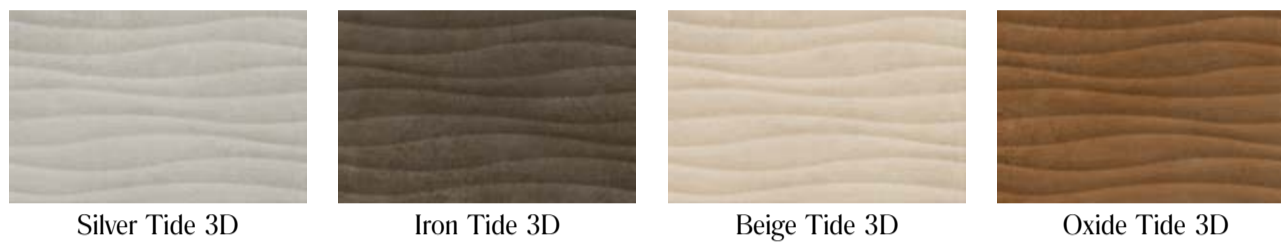

3 **MOSK** Cast Oxide Struttura Tide 3D 25x38
MOVH Appeal Grey Rett. 60x60

4 **M15L** Cast Decoro Meet Silver 25x38

5 **MOS9** Cast Silver 25x38
MOSG Cast Silver Struttura Tide 3D 25x38

Colori · Colours

Strutture · Structures