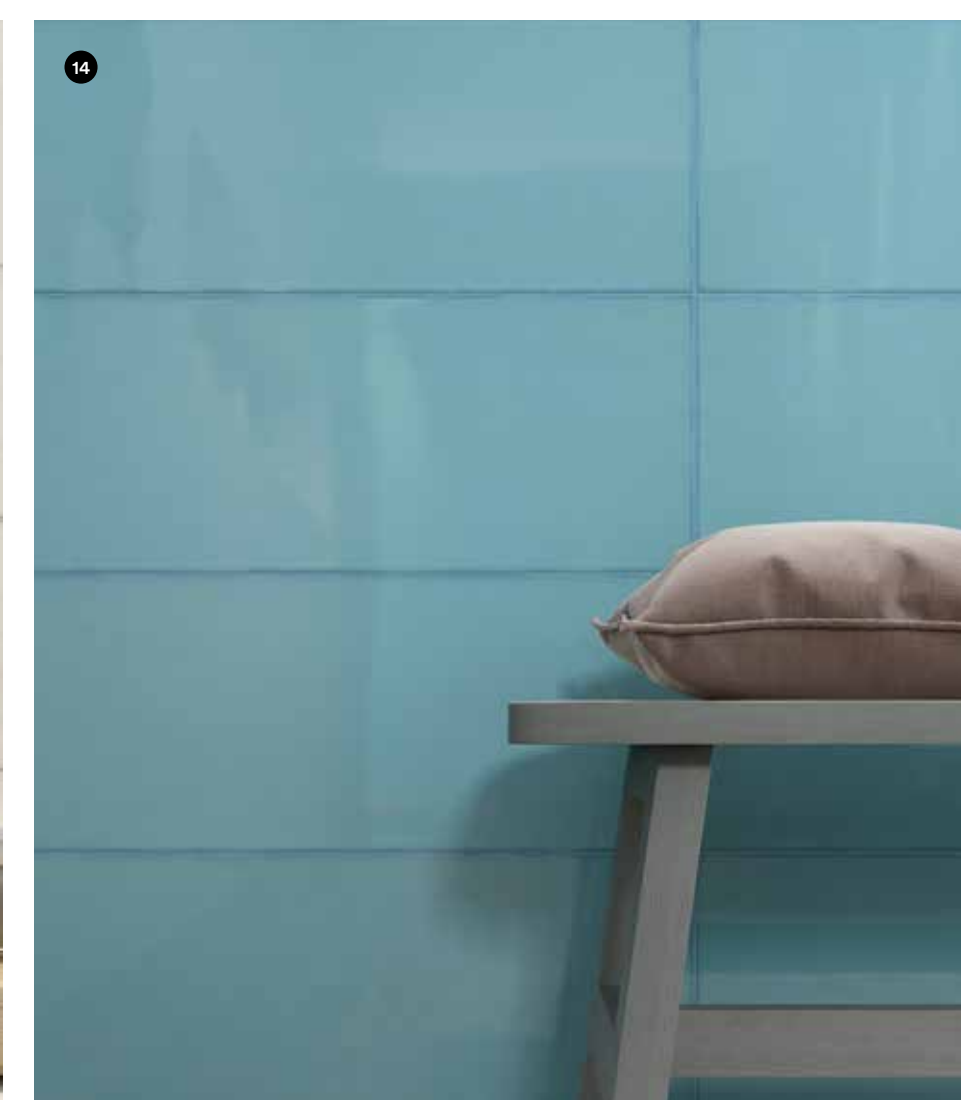

WALL COVERINGS

10 MMVH Pottery Turquoise Struttura Cube 3D 25x76

11 MMUU Pottery Light 25x76
MMV7 Pottery Light Mosaico 30x30

12 MMUX Pottery Turquoise 25x76
MMVH Pottery Turquoise Struttura Cube 3D 25x76
MMUU Pottery Light 25x76
MMV7 Pottery Light Mosaico 30x30
MM90 Treverkage Grey 10x70

13 MMV4 Pottery Decoro Azulejo 25x76

14 MMUX Pottery Turquoise 25x76