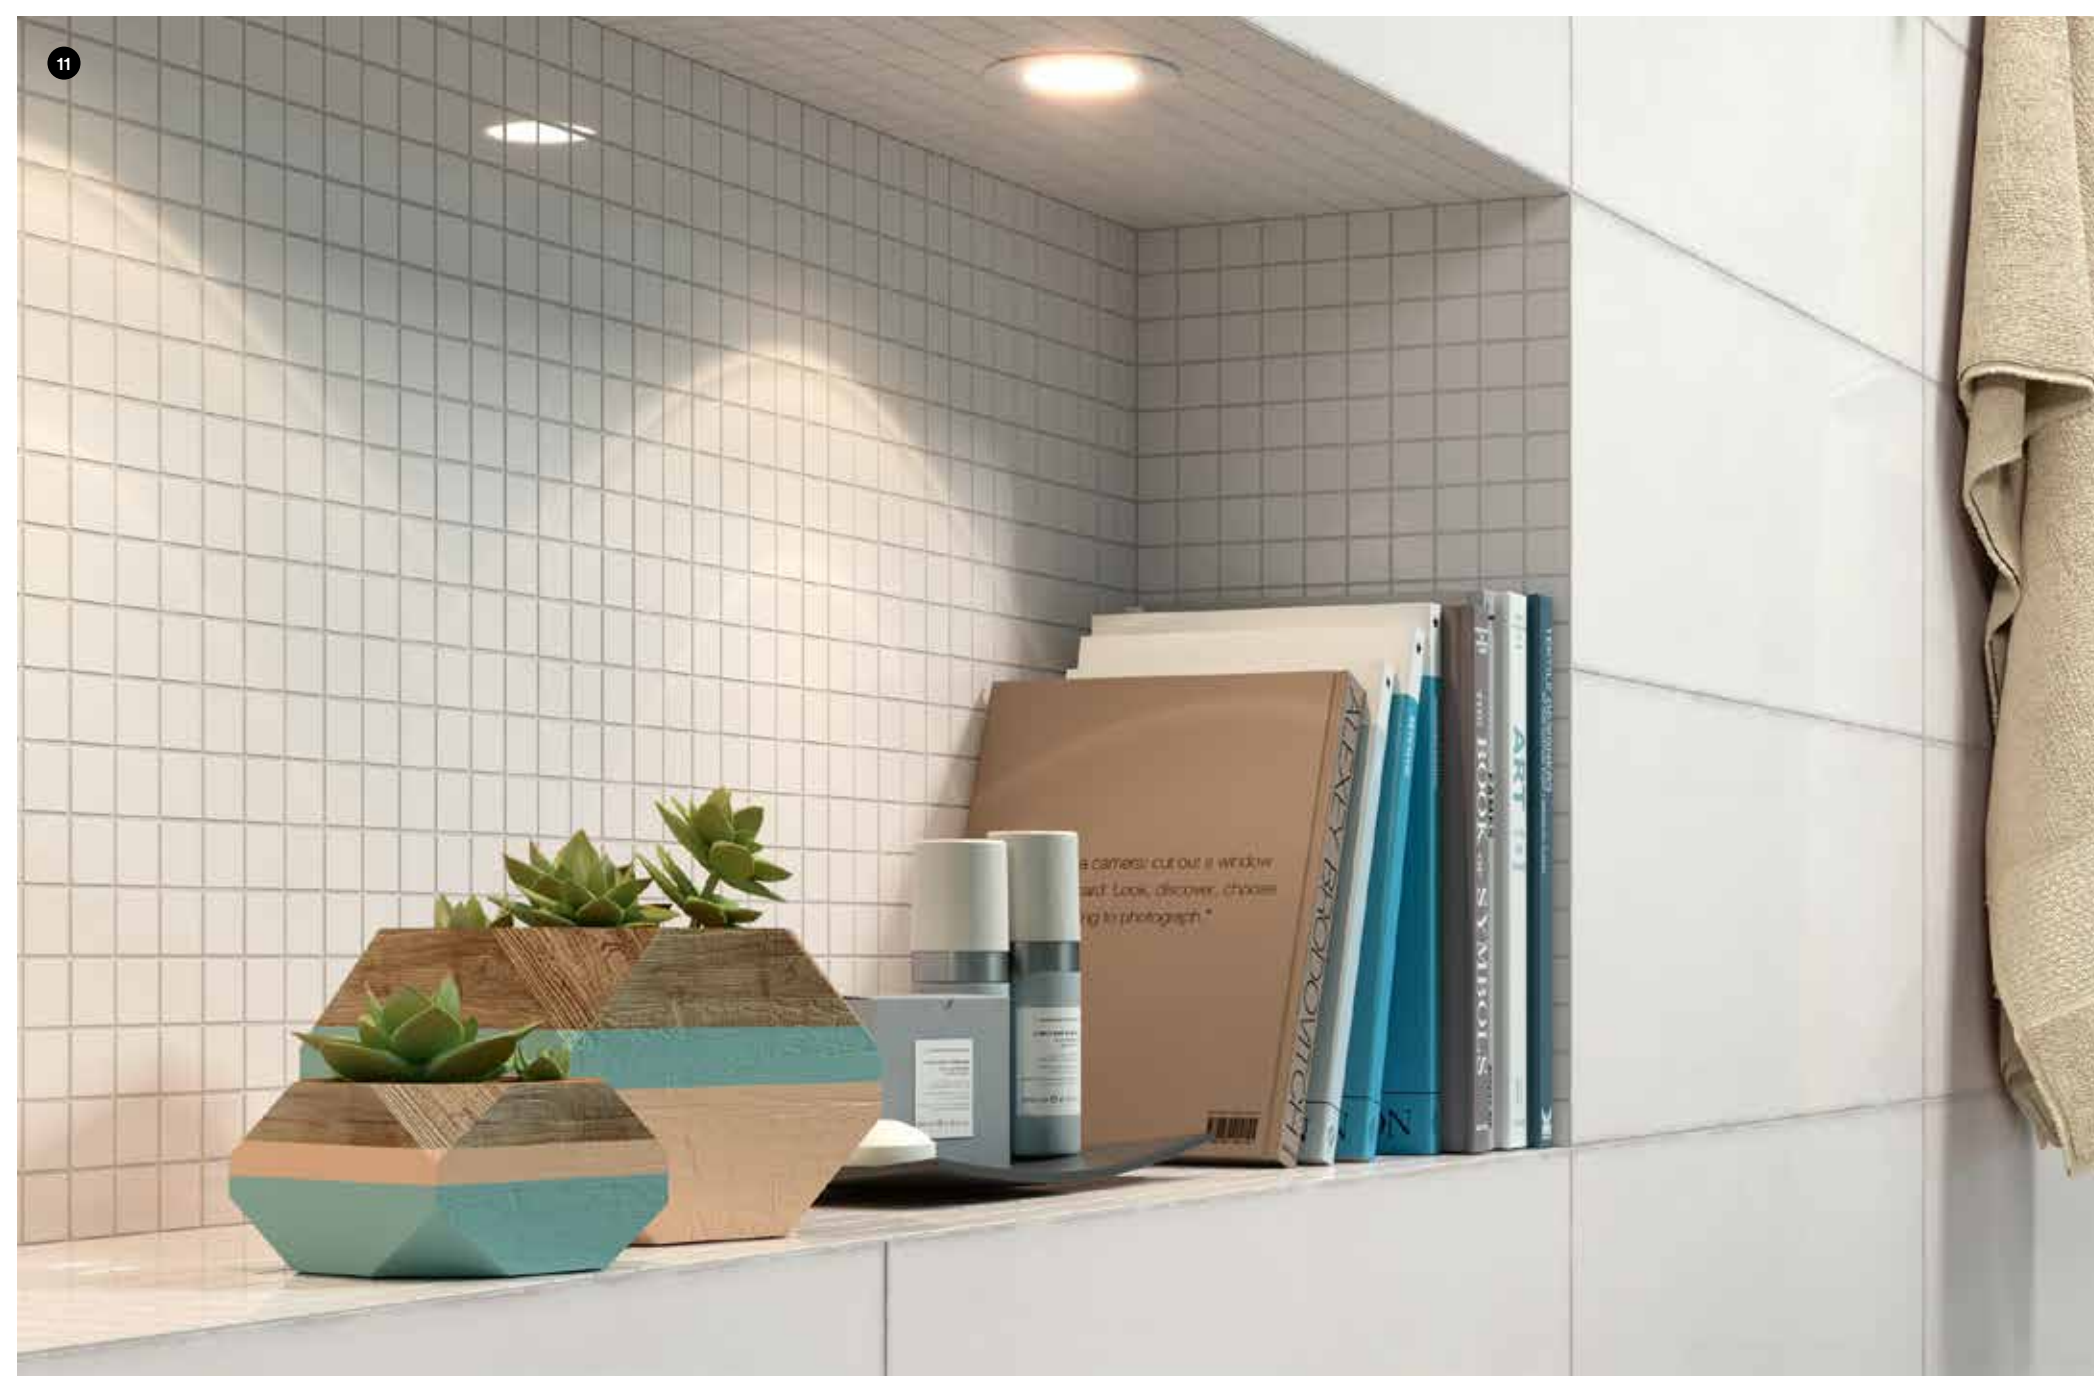

WALL COVERINGS

10 MMVH Pottery Turquoise Struttura Cube 3D 25x76

11 MMUU Pottery Light 25x76
MMV7 Pottery Light Mosaico 30x30

12 MMUX Pottery Turquoise 25x76
MMVH Pottery Turquoise Struttura Cube 3D 25x76
MMUU Pottery Light 25x76
MMV7 Pottery Light Mosaico 30x30
MM90 Treverkage Grey 10x70

13 MMV4 Pottery Decoro Azulejo 25x76

14 MMUX Pottery Turquoise 25x76